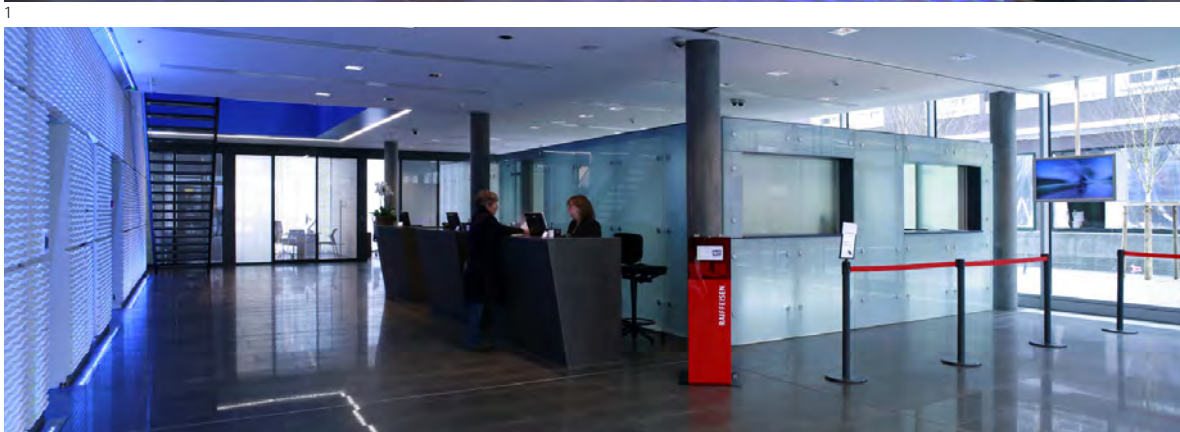

Client:
Raiffeisenbank Lausanne
Architectur:
Burckhardt & Patener SA, Lausanne
Competition interior design:
1. Prize 2006
Opening:
November 2008
Scope of Work:
General light planning
Project focus:
Office lighting

- 1 - 2 Counter area
- 3 Open space bureau
- 3 - 4 Galery open space bureau
- 5 Cafeteria