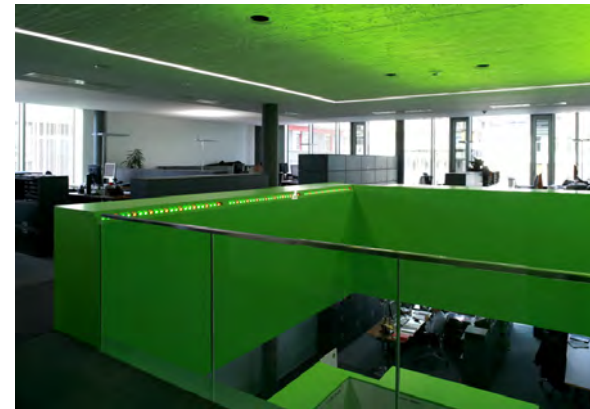

Client:
Raiffeisenbank Lausanne
Architectur:
Burckhardt & Patener SA, Lausanne
Competition interior design:
1. Prize 2006
Opening:
November 2008
Scope of Work:
General light planning
Project focus:
Office lighting