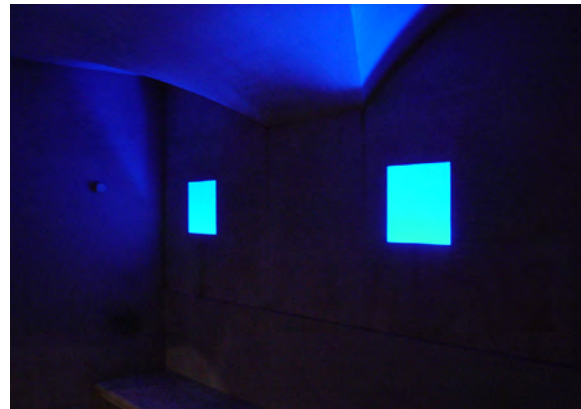

- Photo on front page
- Steam room
- 1 Steam room full of steam
- 2 Steam room without steam
- 3 Light windows
- 4 Relaxation pool
- 5 Vestibule
- 6 Pool

3