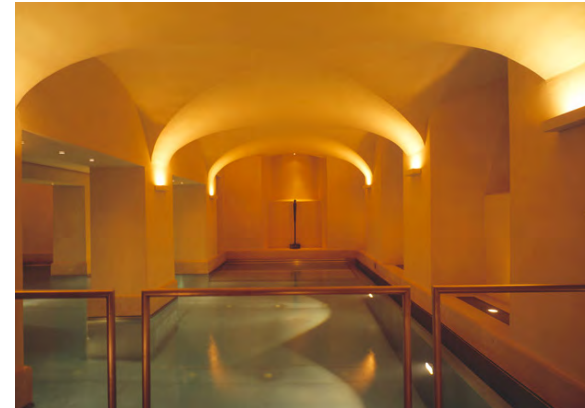

In collaboration with the architects ARGE Graf & Partner Atelier West and the interior designer Ushi Tamborriello, Reflexion was commissioned to integrate the lighting concept in the overall design.

The historical substance forms the backbone of the lighting concept. The Roman structure, maintained mainly in the ceiling areas, becomes the lighting core element. Discreet wall sconce light the ceilings indirectly and structure rhythmically the connecting circulation rooms.

Scope of Work:

General light planning

Project focus:

Wellness and Spa

1

4

- Photo on front page
- Steam room
- 1 Steam room full of steam
- 2 Steam room without steam
- 3 Light windows
- 4 Relaxation pool
- 5 Vestibule
- 6 Pool