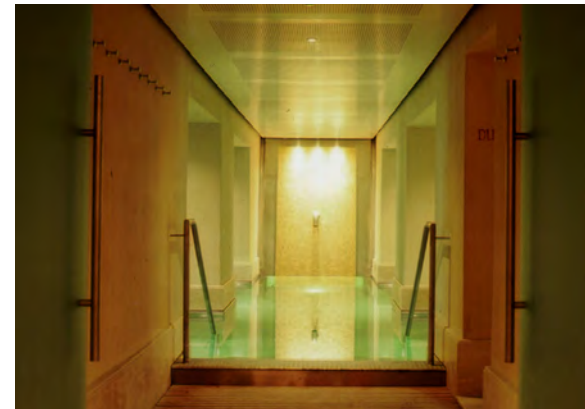

- Photo on front page
- Steam room
- 1 Steam room full of steam
- 2 Steam room without steam
- 3 Light windows
- 4 Relaxation pool
- 5 Vestibule
- 6 Pool

6